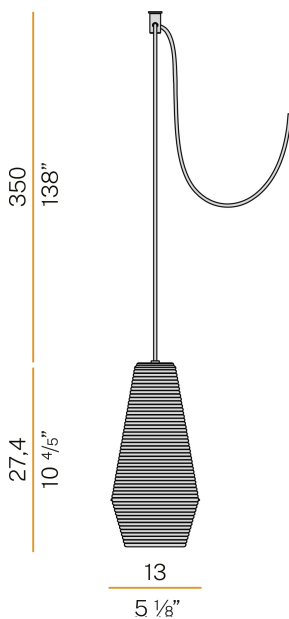

### Data sheet

CODE	M09775.000.0200
SYSTEM POWER CONSUMPTION	max 57W
LIGHT SOURCE	LED retrofit / halogen
LIGHT SOURCE KIT	* included
COMPATIBLE SOURCES	LED retrofit bulb 8W E27 2700K Ra80 1050lm (no dimming) * / max 57W E27
COLOUR TEMPERATURE	2700K Ra>80
LIGHT DISTRIBUTION	diffused
POWER SUPPLY	220-240V AC
FREQUENCY	50/60Hz
NOMINAL LUMINOUS FLUX	1050lm
WEIGHT	1,04 Kg
PROTECTION DEGREE	IP20
COLOUR TOLLERANCES	SDCM <6
PACKING DIMENSIONS (CM)	0,0 x 0,0 x 0,0

Multiple suspension lighting fixture for interiors, with direct and indirect light emission. Rough aluminium structure.

Diffuser in blown glass with white, crystal, steel, amber, bronze, tobacco or green ribbing finish.

Turned pickled sheet metal closing disk in black or mat brass polyacrylic paint. 3,5m (137,8") long suspension and power cable in PVC with black fabric covering. Provided without power canopy, complete with polycarbonate hook.

### Technical drawing